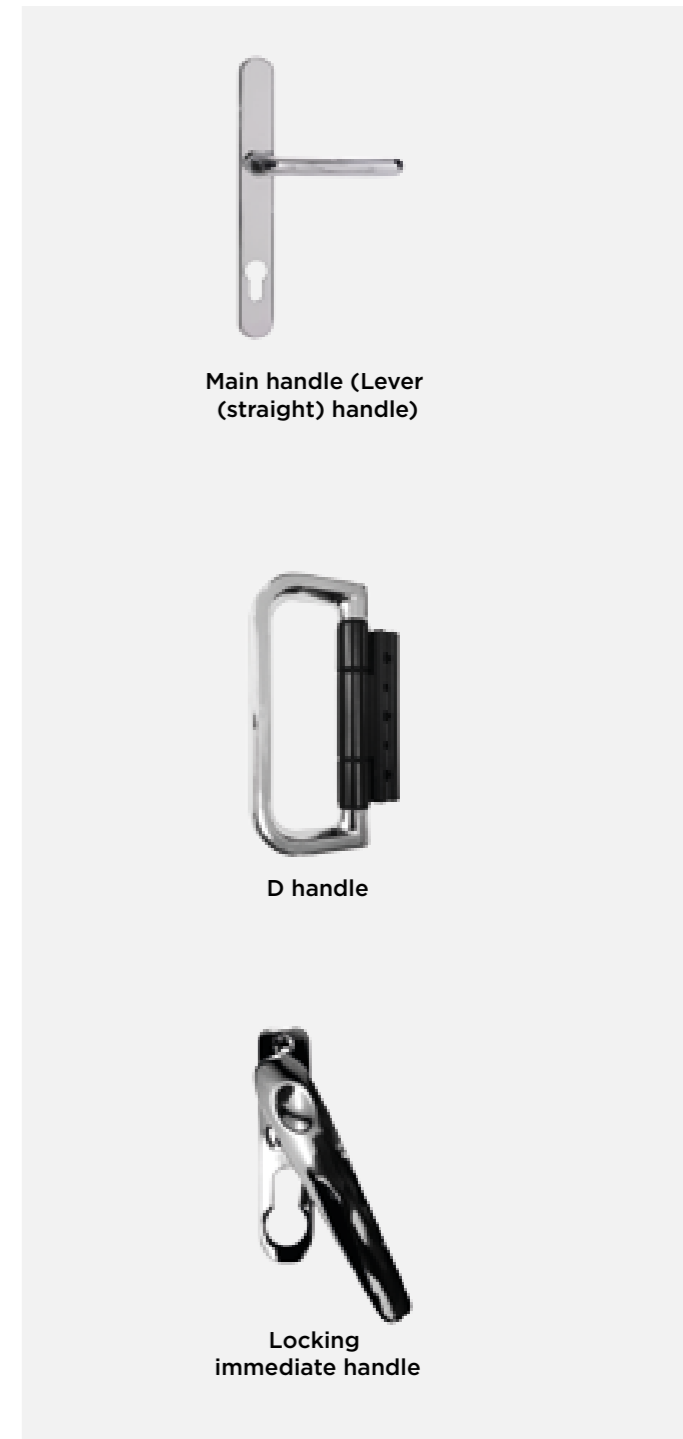

HANDLES AND ACCESSORIES

When creating a beautiful and stylish home, details are everything. The handles and accessories available throughout the REAL Aluminium range offer every home a matching suite of high-quality products. Use the reference chart below to discover the perfect set of handles and accessories for your home.

All handles and accessories have been tested to ensure high standards of endurance and functionality.

		White	Black	Grey	Graphite
BI-FOLDING DOORS	Main handle (Lever (straight) handle)	✓	✓	✓	✓
	Intermediate handle	✓	✓	✓	
	D handle	✓	✓	✓	
	Magnetic catch	✓	✓	✓	
	Trickle vents	✓	✓	✓	

LOCKS

REAL Aluminium doors that have more than one lock will only require one key to operate all of them (this is called 'keyed alike'). Separate doors will have unique keys unless specified. When specifying a high-security key system (3 Star System), all keys will be unique. For further details, please speak to your REAL Retailer.

		Chrome	Satin Silver	Polished Gold
		✓	✓	✓
		✓		
		✓		
		✓		
			✓	

A range of locking cylinders are available to give enhanced security. Please speak to your REAL Retailer for details.

*silver anodised SAA